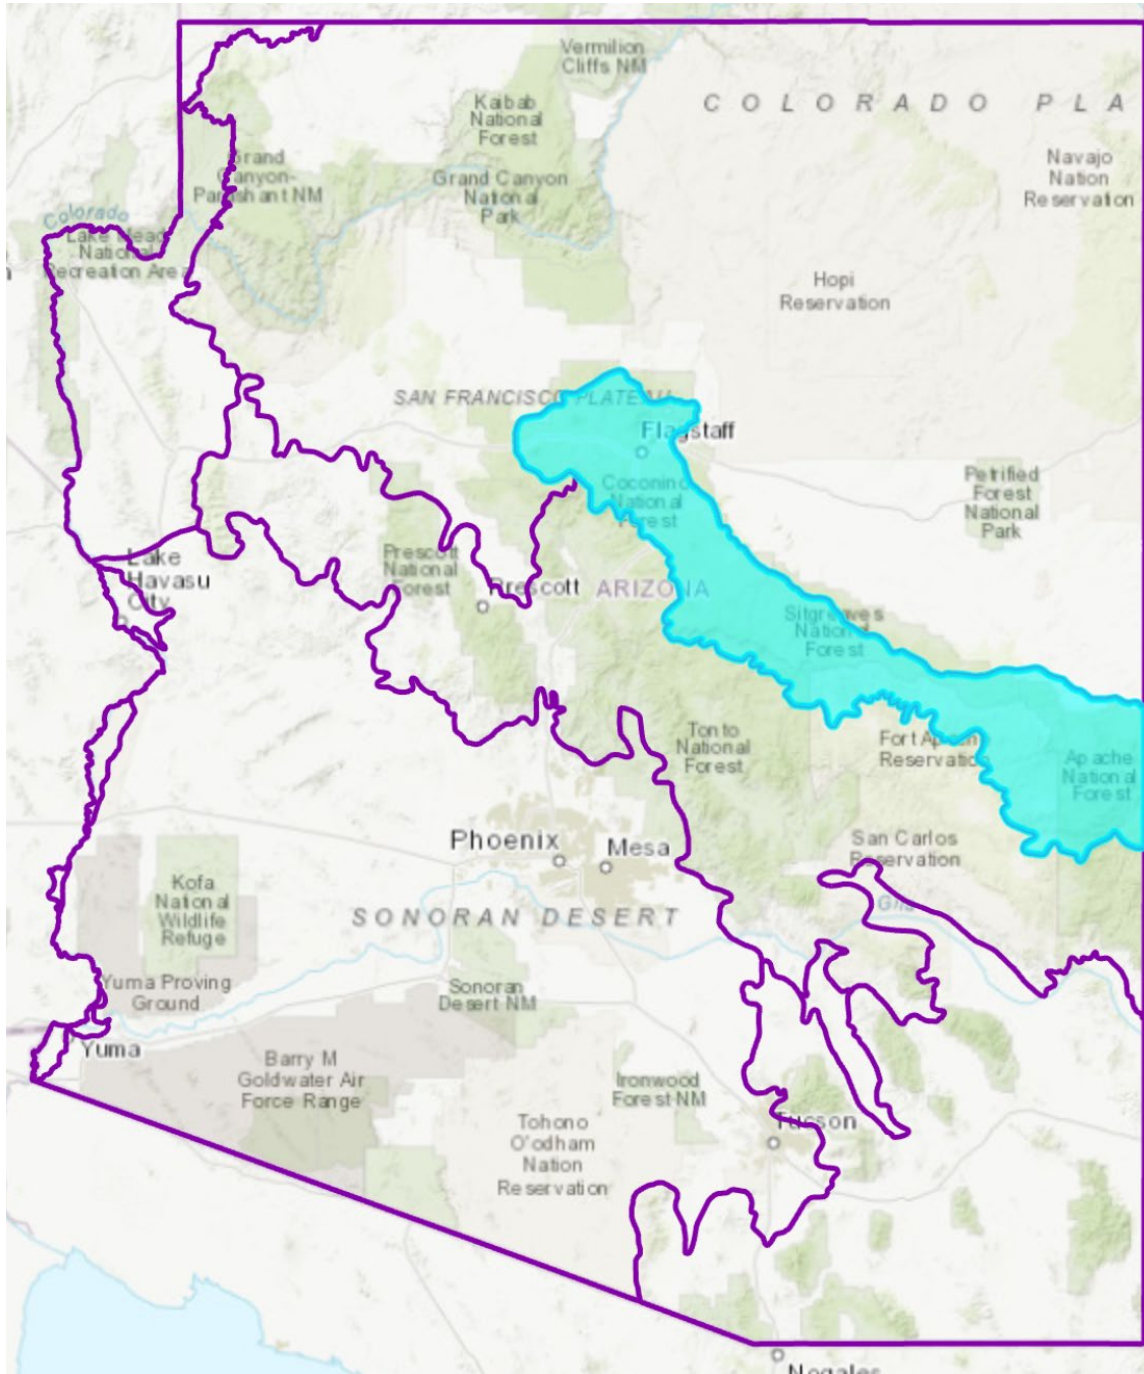

*FOR PERMISSIONS CONTACT THE ARIZONA ASSOCIATION OF CONSERVATION DISTRICTS AT:
INFORMATION.AACD@GMAIL.COM*

A-10A

MLRA Maps from ConserveAZ Portal

This file contains screenshots of the Arizona MLRAs taken from the Portal in case someone prefers these to the ones in A-10 Description of Arizona MLRAs.

MLRA 30 Mojave Desert

MLRA 31 Lower Colorado Desert

MLRA 35 Colorado Plateau

MLRA 38 Mogollon Transition

MLRA 39 Arizona -New Mexico Mountains

MLRA 40 Sonoran Basin and Range

MLRA 41 Southeastern Arizona Basin and Range (Madrean Basin and Range)