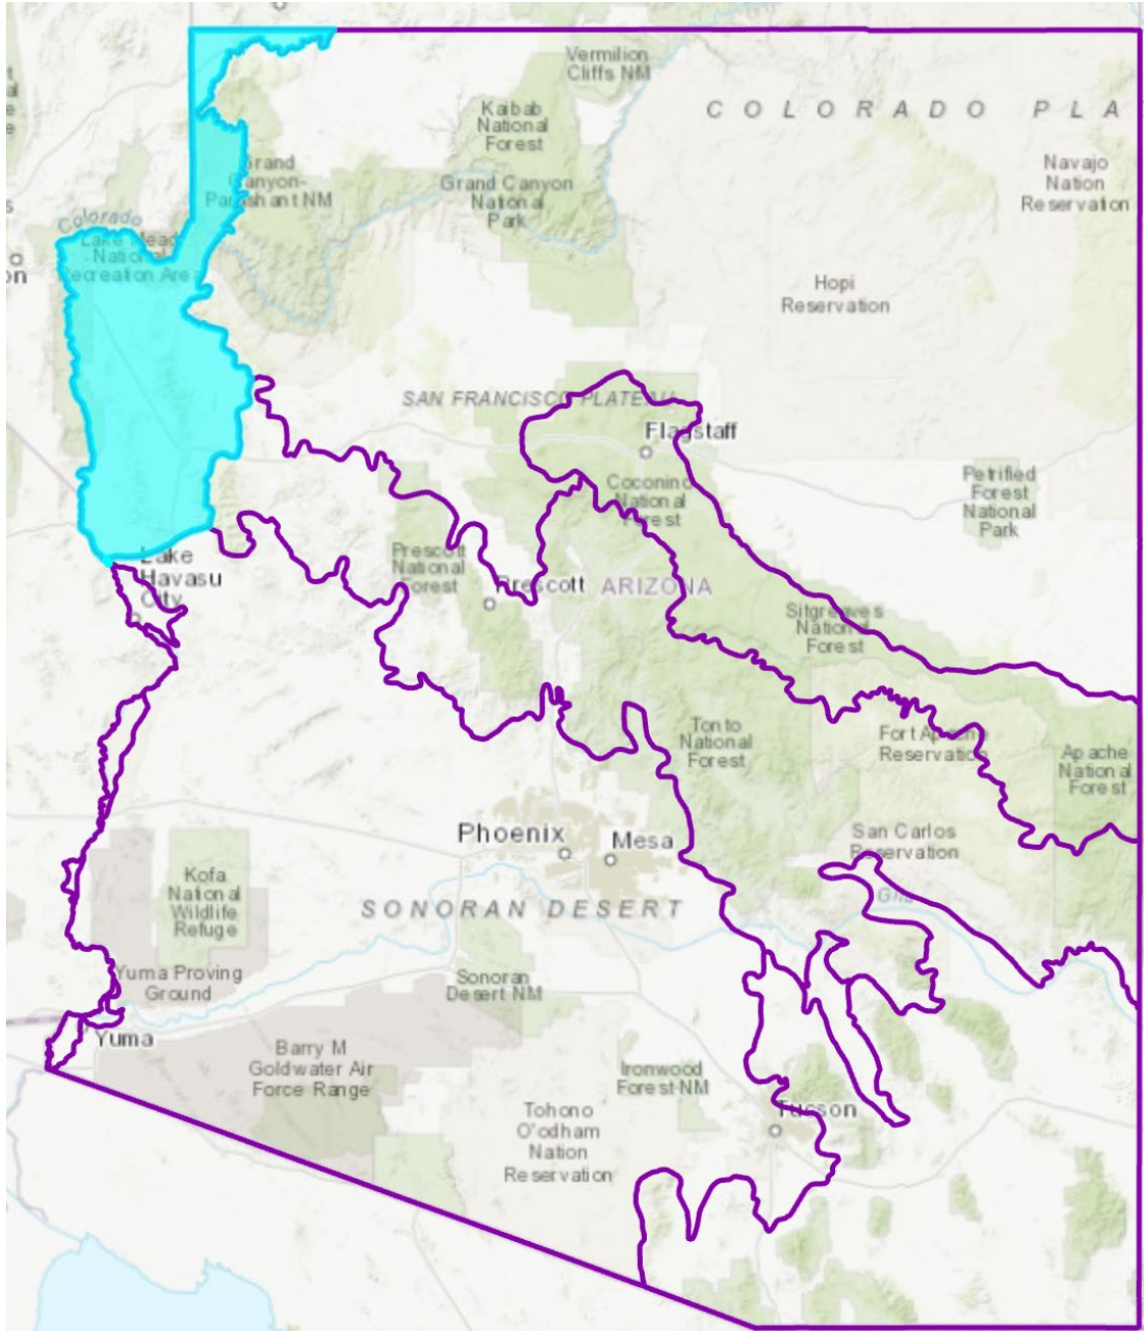

MLRA Maps from ConserveAZ Portal

COPYRIGHT © 2021

ARIZONA ASSOCIATION OF CONSERVATION DISTRICTS

ALL RIGHTS RESERVED. NO PORTION OF THIS ARTICLE MAY BE REPRODUCED IN ANY FORM WITHOUT PERMISSION FROM THE PUBLISHER, EXCEPT AS PERMITTED BY U.S. COPYRIGHT LAW.

*FOR PERMISSIONS CONTACT THE ARIZONA ASSOCIATION OF CONSERVATION DISTRICTS AT:
INFORMATION.AACD@GMAIL.COM*

A-10A

MLRA Maps from ConserveAZ Portal

This file contains screenshots of the Arizona MLRAs taken from the Portal in case someone prefers these to the ones in A-10 Description of Arizona MLRAs.

MLRA 30 Mojave Desert

MLRA 31 Lower Colorado Desert

MLRA 35 Colorado Plateau

MLRA 38 Mogollon Transition

MLRA 39 Arizona -New Mexico Mountains

MLRA 40 Sonoran Basin and Range

MLRA 41 Southeastern Arizona Basin and Range (Madrean Basin and Range)