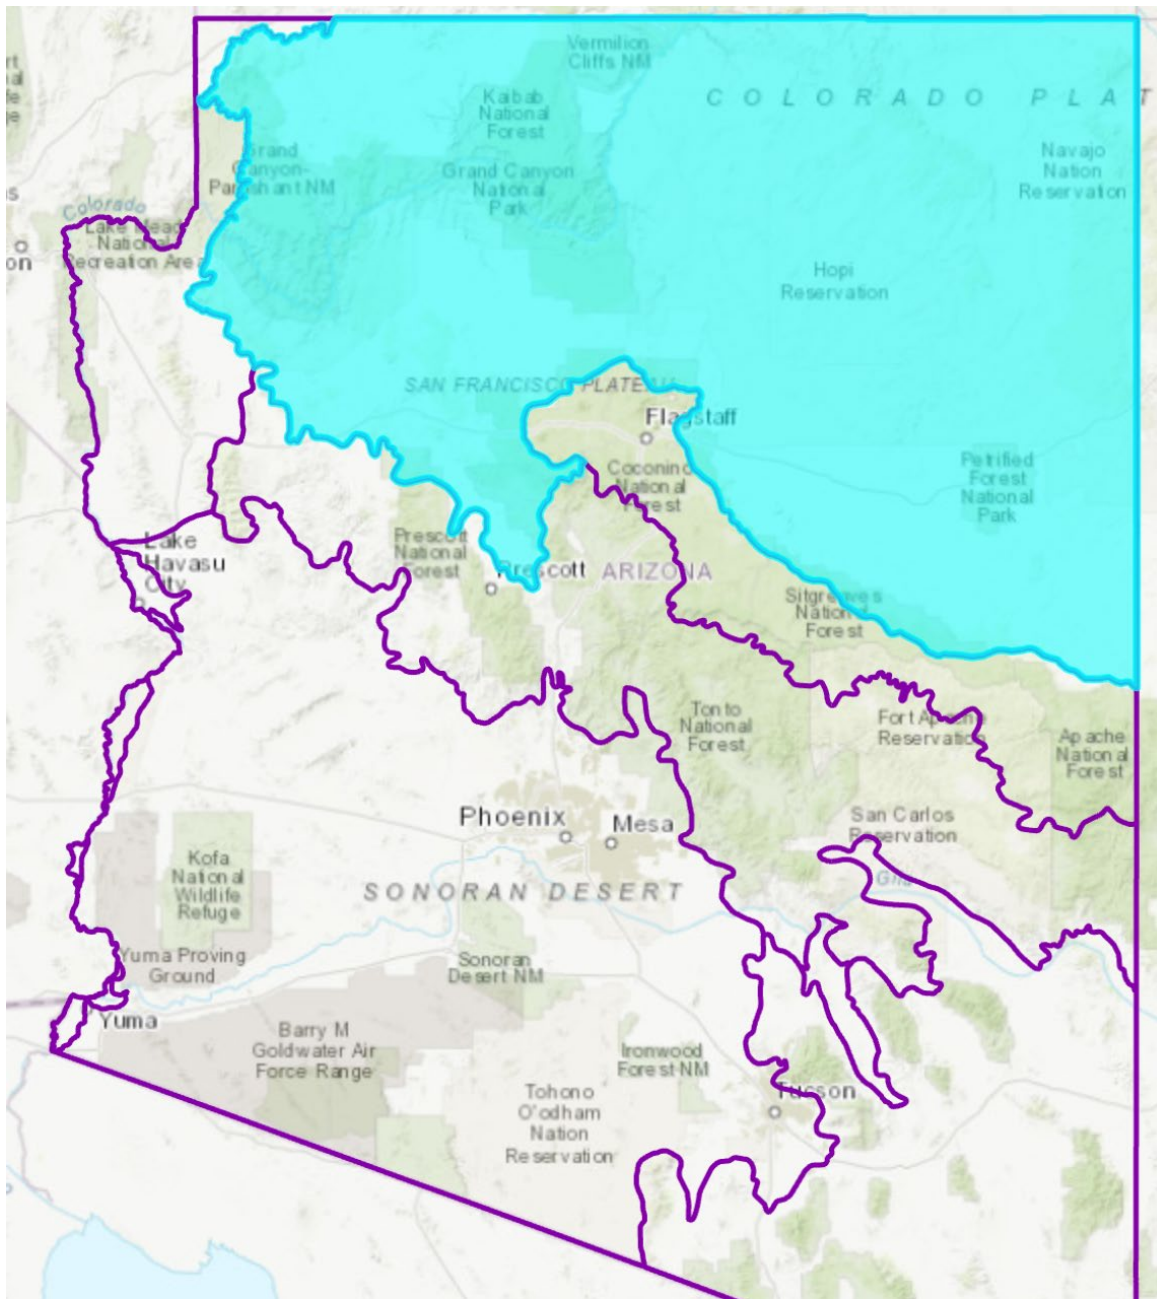

*FOR PERMISSIONS CONTACT THE ARIZONA ASSOCIATION OF CONSERVATION DISTRICTS AT:
INFORMATION.AACD@GMAIL.COM*

A-10A

MLRA Maps from ConserveAZ Portal

This file contains screenshots of the Arizona MLRAs taken from the Portal in case someone prefers these to the ones in A-10 Description of Arizona MLRAs.

MLRA 30 Mojave Desert

MLRA 31 Lower Colorado Desert

MLRA 35 Colorado Plateau

MLRA 38 Mogollon Transition

MLRA 39 Arizona -New Mexico Mountains

MLRA 40 Sonoran Basin and Range

MLRA 41 Southeastern Arizona Basin and Range (Madrean Basin and Range)