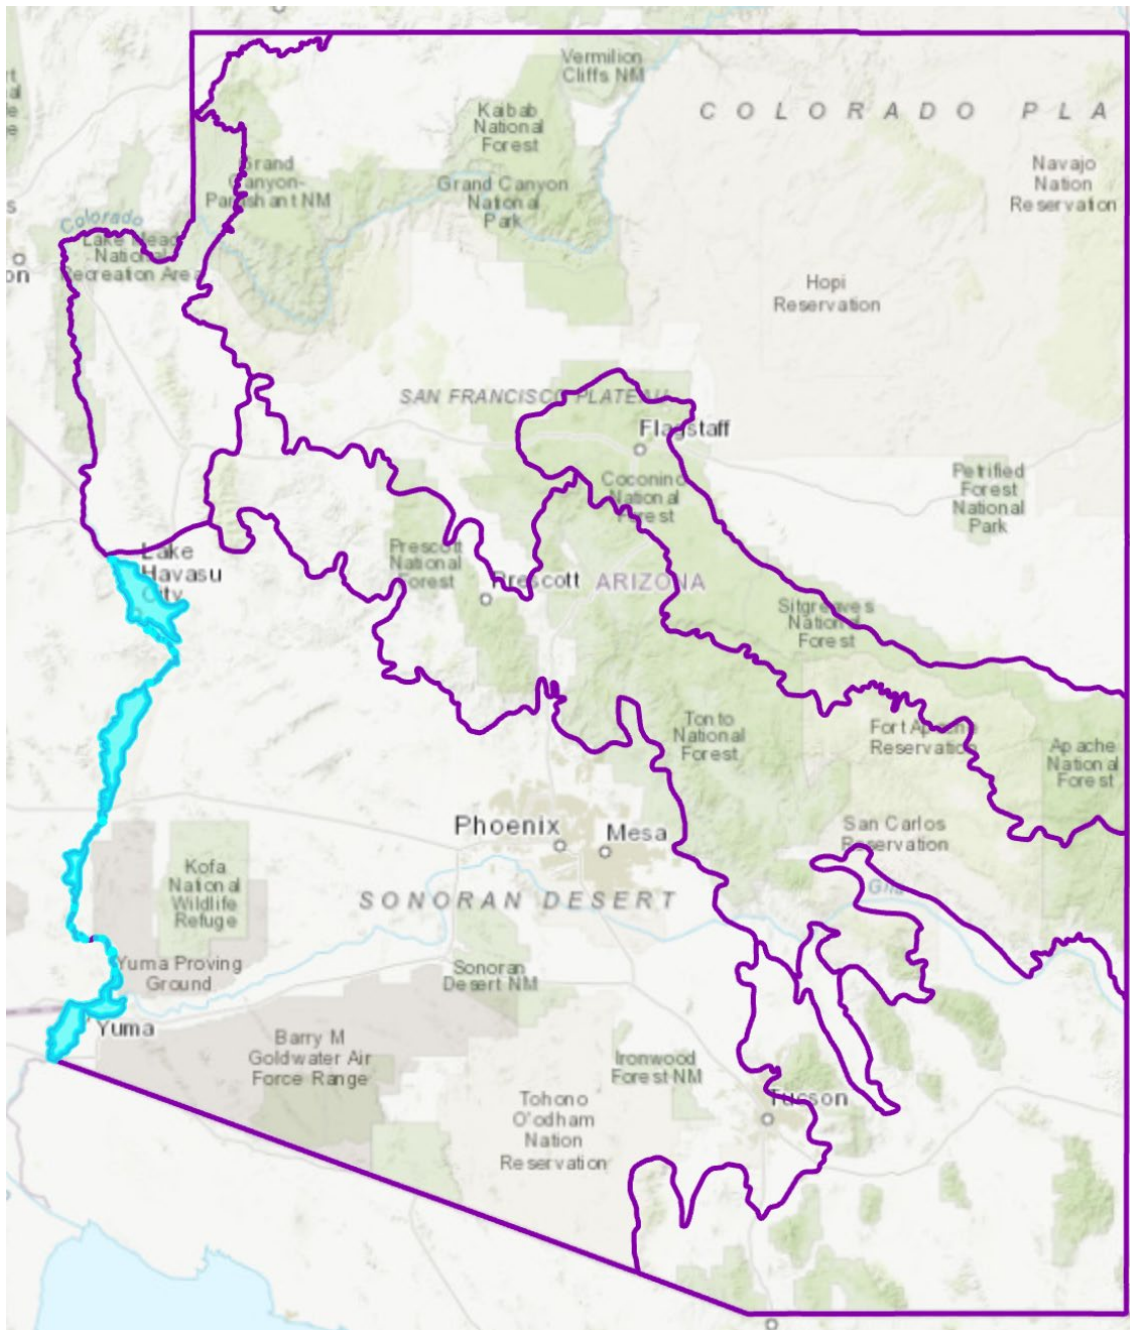

*FOR PERMISSIONS CONTACT THE ARIZONA ASSOCIATION OF CONSERVATION DISTRICTS AT:
INFORMATION.AACD@GMAIL.COM*

A-10A

MLRA Maps from ConserveAZ Portal

This file contains screenshots of the Arizona MLRAs taken from the Portal in case someone prefers these to the ones in A-10 Description of Arizona MLRAs.

MLRA 30 Mojave Desert

MLRA 31 Lower Colorado Desert

MLRA 35 Colorado Plateau

MLRA 38 Mogollon Transition

MLRA 39 Arizona -New Mexico Mountains

MLRA 40 Sonoran Basin and Range

MLRA 41 Southeastern Arizona Basin and Range (Madrean Basin and Range)